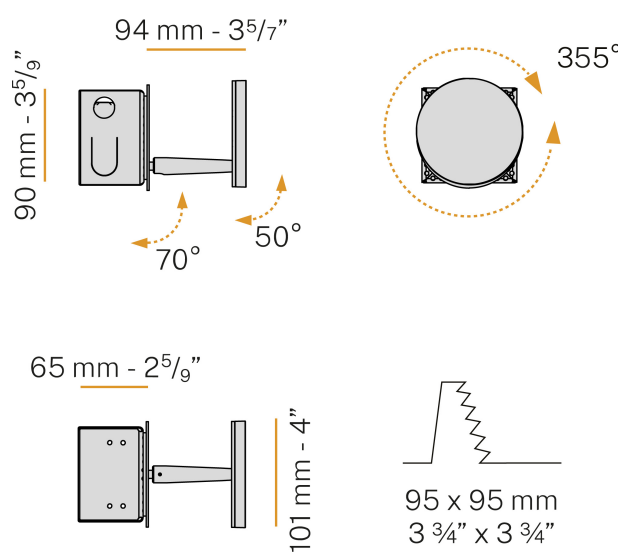

PANZERI

Bella

220-240V AC dimmable (Step DIM)

X05230.011.0509

titanium

Data sheet

CODE	X05230.011.0509
SYSTEM POWER CONSUMPTION	5W
EFFICACY	77.6lm/W
LIGHT SOURCE	LED
LIGHT SOURCE LIFETIME	L80 (B10) 70.000h
COLOUR TEMPERATURE	2700K Ra>90
LIGHT DISTRIBUTION	adjustable
POWER SUPPLY	220-240V AC
FREQUENCY	50/60Hz
ELECTRICAL CONFIGURATION	dimmable (Step DIM)
DRIVER	integrated included
NOMINAL LUMINOUS FLUX	460lm
LUMEN OUTPUT	388lm
EFFICIENCY	84.3%
WEIGHT	0,93 Kg
PROTECTION DEGREE	IP20
COLOUR TOLLERANCES	SDCM 3
PACKING DIMENSIONS (CM)	13,0 x 24,0 x 12,0

Lighting fixture for wall semi-built-in installation for interiors, with swivelling light beam.
Pickled sheet metal fixing disk in white polyacrylic paint.
Pickled sheet metal wall plate in white, black, bronze, mat brass or titanium polyacrylic paint.
Turned brass joints in polyacrylic paint.
Die-cast aluminium structure in polyacrylic paint.
Die-cast aluminium head rotating on three axes in polyacrylic paint.
Modelled acrylic diffuser with mat finish.
Aluminium closing disk in polyacrylic paint.
Push-button to adjust luminosity according to 5 levels of visual comfort.
Recessed housing for masonry or plasterboard, in pickled sheet metal in polyacrylic paint.
Pickled sheet metal brackets for plasterboard fixing.
Built-in hole dimension: 95x95mm (3,7x3,7")

Technical drawing

Polar diagram